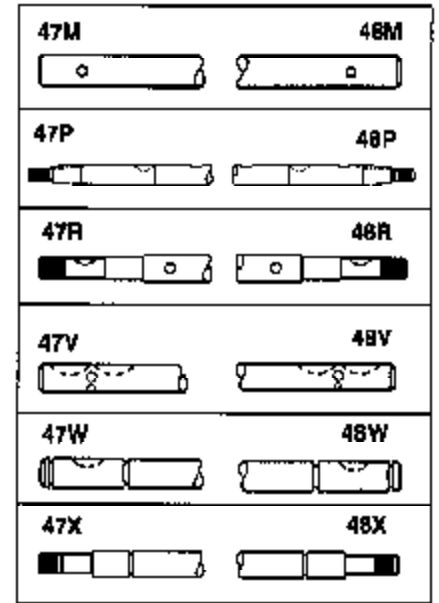

JOIST

SICHER IST DAS:
DAS ORIGINAL

Ref #	Part Number	Qty	Description
13	778067		Gear, Bevel (16 teeth)
14	778068		Gear, Pinion (16 teeth)
17	786040		Pin, Drive
26	792018		Ring, Retaining
31	780001		Washer (3/4" ID x 1-1/2" OD x 1/16" t hick)
31A	780096		Washer, Thrust
47			Axle (Order from OEM)
48			Axle (Order from OEM)
82	786043		Sprocket. No Teeth 54. O.D. 8.823
82	786051		Sprocket. No Teeth 60. O.D. 9.841
82	786070		Sprocket. No Teeth 48. O.D. 7.920
82	786041A		Sprocket. No Teeth 45. O.D. 7.389
82	786042	100-190	Sprocket. No Teeth 40. O.D. 6.650
90	788067B	Peerless	Grease (32 oz. bottle Bentonite greas e)
101	774344		Differential Carrier Hsg (Incl. 137)
102	774345		Differential Carrier Hsg (Incl. 139)
103	792041		Screw, 5/16-18 x 3-3/4"
104	792042		Nut, Lock, 5/16-18 (Use as required)
104A	792061		Washer, Flat, 5/16"
137	780077		Bushing (3/4" ID x 1-1/16" OD x 2-1/1 6" long)
139	780077		Bushing (3/4 ID x 1-1/16" OD x 2-1/16 " long)