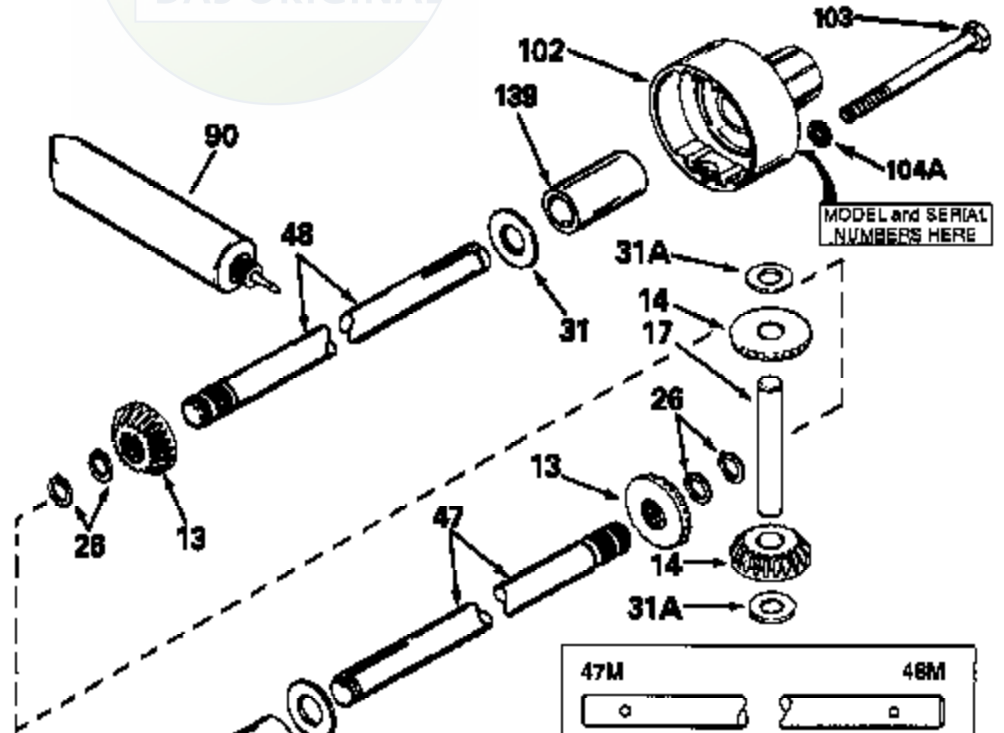

JOIST

SICHER IST DAS:
DAS ORIGINAL

Ref #	Part Number	Qty	Description
13	778067		Gear, Bevel (16 teeth)
14	778068		Gear, Pinion (16 teeth)
17	786040		Pin, Drive
26	792018		Ring, Retaining
31	780001		Washer (3/4" ID x 1-1/2" OD x 1/16" t hick)
31A	780096		Washer, Thrust
47			Axle (Order from OEM)
48			Axle (Order from OEM)
82	786043		Sprocket. No Teeth 54. O.D. 8.823
82	786051		Sprocket. No Teeth 60. O.D. 9.841
82	786070		Sprocket. No Teeth 48. O.D. 7.920
82	786041A		Sprocket. No Teeth 45. O.D. 7.389
82	786042	100-190	Sprocket. No Teeth 40. O.D. 6.650
90	788067B	Peerless	Grease (32 oz. bottle Bentonite greas e)
101	774344		Differential Carrier Hsg (Incl. 137)
102	774345		Differential Carrier Hsg (Incl. 139)
103	792041		Screw, 5/16-18 x 3-3/4"
104	792042		Nut, Lock, 5/16-18 (Use as required)
104A	792061		Washer, Flat, 5/16"
137	780077		Bushing (3/4" ID x 1-1/16" OD x 2-1/1 6" long)
139	780077		Bushing (3/4 ID x 1-1/16" OD x 2-1/16 " long)