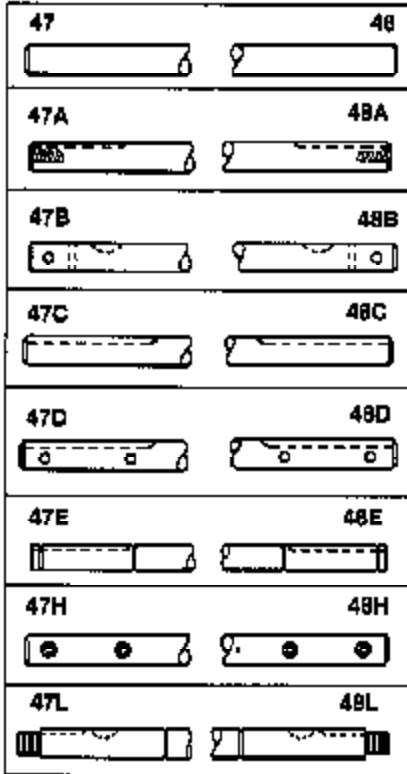

JOIST

SICHER IST DAS:
DAS ORIGINAL

Ref #	Part Number	Qty	Description
13	778067		Gear, Bevel (16 teeth)
14	778068		Gear, Pinion (16 teeth)
17	786040		Pin, Drive
26	792018		Ring, Retaining
31	780001		Washer (3/4" ID x 1-1/2" OD x 1/16" t hick)
31A	780096		Washer, Thrust
47			Axle (Order from OEM)
48			Axle (Order from OEM)
82	786043		Sprocket. No Teeth 54. O.D. 8.823
82	786051		Sprocket. No Teeth 60. O.D. 9.841
82	786070		Sprocket. No Teeth 48. O.D. 7.920
82	786041A		Sprocket. No Teeth 45. O.D. 7.389
82	786042	100-190	Sprocket. No Teeth 40. O.D. 6.650
90	788067B	Peerless	Grease (32 oz. bottle Bentonite greas e)
101	774344		Differential Carrier Hsg (Incl. 137)
102	774345		Differential Carrier Hsg (Incl. 139)
103	792041		Screw, 5/16-18 x 3-3/4"
104	792042		Nut, Lock, 5/16-18 (Use as required)
104A	792061		Washer, Flat, 5/16"
137	780077		Bushing (3/4" ID x 1-1/16" OD x 2-1/1 6" long)
139	780077		Bushing (3/4 ID x 1-1/16" OD x 2-1/16 " long)